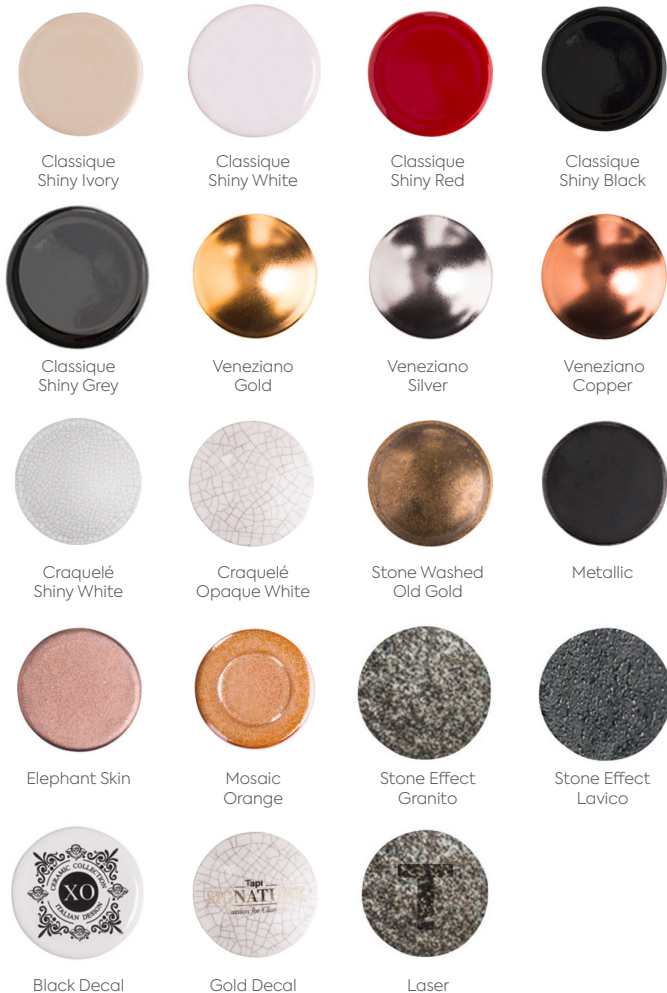

HEAD CUSTOMIZATIONS

LEG CUSTOMIZATIONS

HEAD DIMENSIONS

LEG DIMENSIONS

Ø	h
48,0	19,6

Ø	h
24,0	27,0