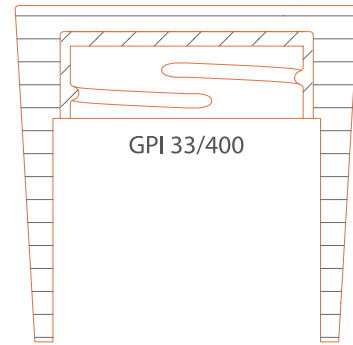

Brown leather

HEAD DIMENSIONS

Ø	h	GPI
48/42	46,5	33/400

DIVA

WOOD INSPIRATION

Diva's slender profile seems to reach for the sky, unique in its simplicity. A closure that fascinates the beholder, with a touch of refined class.

Veined White

Veined Black

Black Lacquered

White Lacquered

HEAD DIMENSIONS

Ø	h	GPI
48/42	46,5	33/400