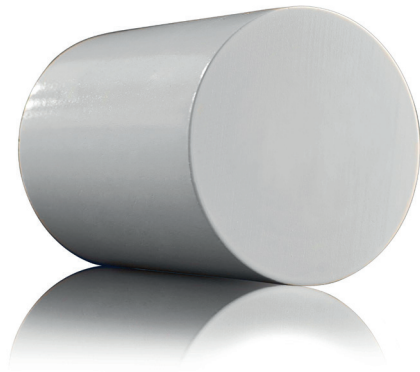

Transparent Varnished

Veined Cream

Veined Brown

Veined White

Veined Black

Black Lacquered

White Lacquered

LABEL FOR WOOD

Brown leather

HEAD DIMENSIONS

Ø	h	GPI
48/42	46,5	33/400

DIVA

WOOD INSPIRATION

Diva's slender profile seems to reach for the sky, unique in its simplicity. A closure that fascinates the beholder, with a touch of refined class.

TYPES OF WOOD

Beech

Ash

Oak

HEAD CUSTOMIZATIONS

Transparent Varnished

Veined Cream

Veined Brown

Veined White

Veined Black

Black Lacquered

White Lacquered

HEAD DIMENSIONS

Ø	h	GPI
48/42	46,5	33/400