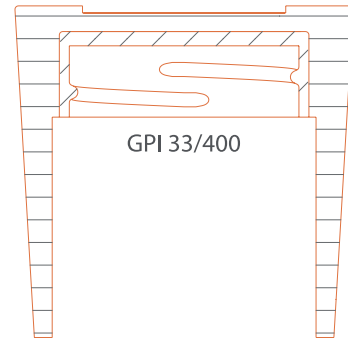

DIVA

WOOD INSPIRATION

Diva's slender profile seems to reach for the sky, unique in its simplicity. A closure that fascinates the beholder, with a touch of refined class.

TYPES OF WOOD

HEAD CUSTOMIZATIONS

LABEL FOR WOOD

HEAD DIMENSIONS

Ø	h	GPI
48/42	46,5	33/400