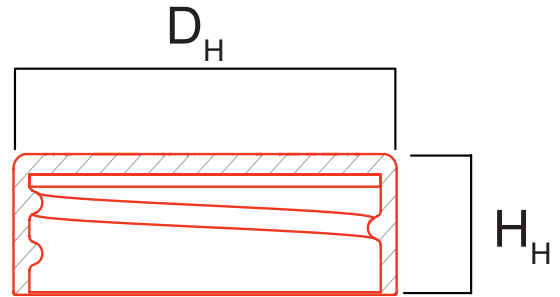

SCR EASY

HARD PLASTIC LINE

DIMENSIONS | MM

D_H	23	25	31	31	35
H_H	12	12	12	14	12
D_L	20/400	22/400	28/400	28/400	33/400

CUSTOMISATIONS AND FINISHES

Available Finishes

Customized color

Top Print