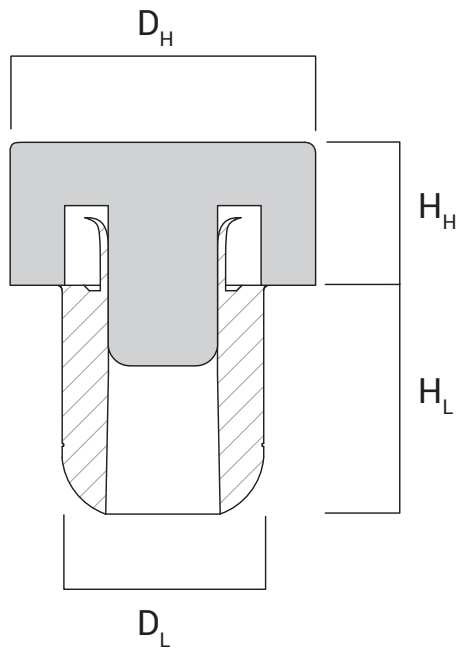

Aluminium line

dimensions | mm

D_H	29	29	31	33	35
H_H	13	18	15	14	15
D_L	18 - 19 - 22 - 23.5	18 - 19 - 22 - 23.5	18 - 19 - 22 - 23.5	18 - 19 - 22 - 23.5	18 - 19 - 22 - 23.5
H_L	19	19	19	19	19

customizations

Embossing

Debossing

Print

Custom Colours

Side Knurled

Side Print

Side Embossing