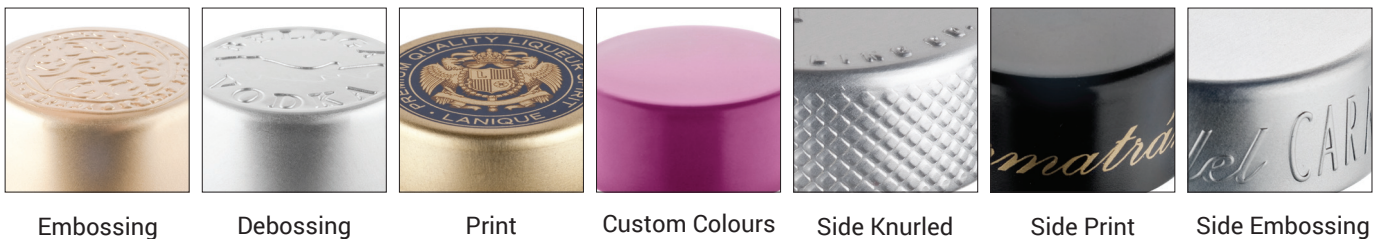

Aluminium line

dimensions | mm

D_H	29	29	31	33	35
H_H	13	18	15	14	15
D_L	18 - 19 - 22 - 23.5	18 - 19 - 22 - 23.5	18 - 19 - 22 - 23.5	18 - 19 - 22 - 23.5	18 - 19 - 22 - 23.5
H_L	19	19	19	19	19

customizations

Embossing

Debossing

Print

Custom Colours

Side Knurled

Side Print

Side Embossing