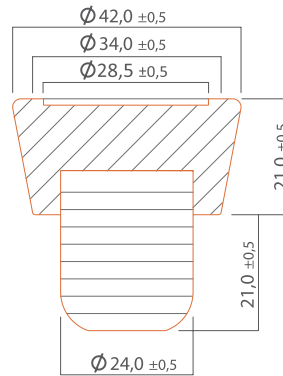

Combining tradition and modernity, Pandora is a closure that looks to the future while expressing the values of a beauty from yesteryear. A masterpiece with a hand-crafted flavour.