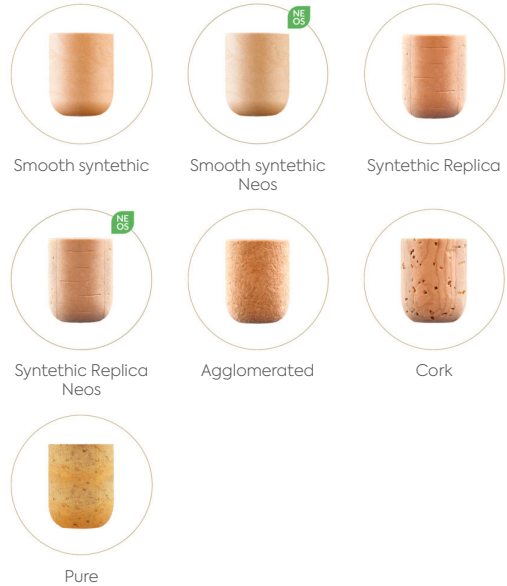

TYPES OF WOOD

Beech

Ash

Oak

HEAD CUSTOMIZATIONS

Transparent Varnished

Veined Cream

Veined Brown

Veined White

Veined Black

Black Lacquered

White Lacquered

LEG CUSTOMIZATIONS

Smooth synthetic

Smooth synthetic Neos

Synthetic Replica

HEAD CUSTOMIZATIONS

Transparent Varnished Veined Cream Veined Brown Veined White

Veined Black Black Lacquered White Lacquered

LABEL FOR WOOD

Gold Satin Gold Silver Satin Silver

Copper Bronze Light brown leather Light grey leather Brown leather