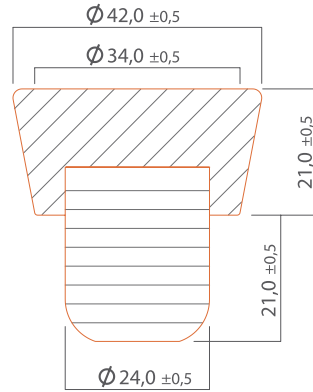

PANDORA

WOOD INSPIRATION

Combining tradition and modernity, Pandora is a closure that looks to the future while expressing the values of a beauty from yesteryear. A masterpiece with a hand-crafted flavour.