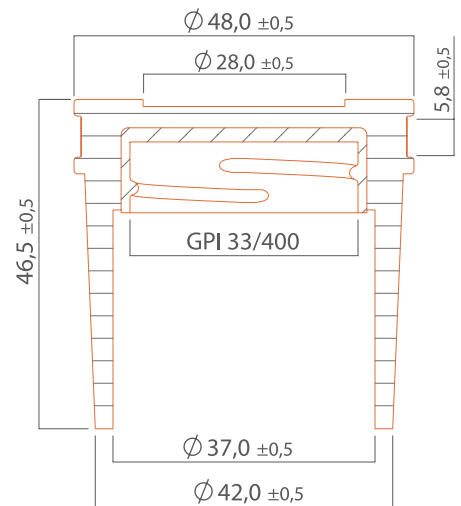

DANTE

WOOD INSPIRATION

Dante ha uno stile tutto italiano. La forma irregolare caratterizza un pezzo d'arte dall'unicità antica. Un tocco di classe in grado di valorizzare il contenuto.