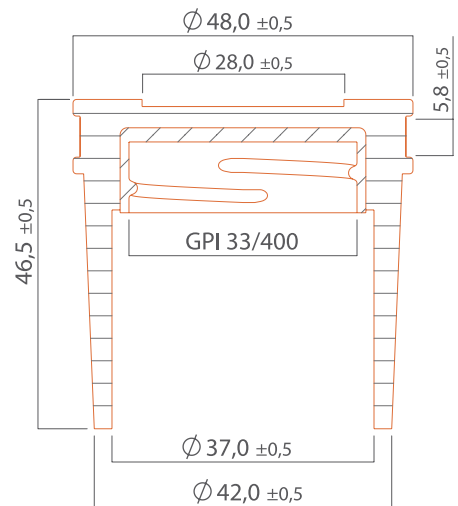

White Lacquered

HEAD DIMENSIONS

\varnothing	h	GPI
48,0 - 37,0	46,5	33/400

DANTE

WOOD INSPIRATION

Dante has an all-Italian style. Its irregular shapes characterise a work of art, expressing ancient uniqueness. A touch of class which can enhance the content.

Side bronze

Top light brown leather

Side light brown leather

Top light grey leather

Side light grey leather

Top brown leather

Side brown leather

HEAD DIMENSIONS