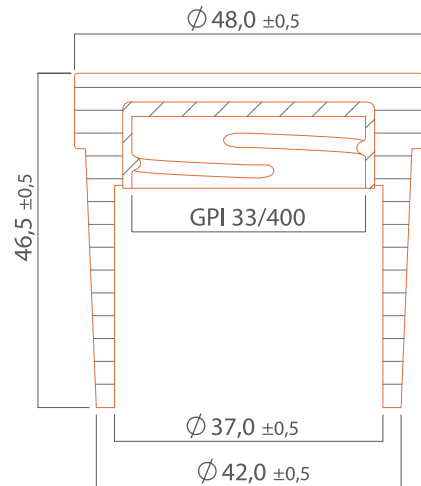

DANTE

WOOD INSPIRATION

Dante has an all-Italian style. Its irregular shapes characterise a work of art, expressing ancient uniqueness. A touch of class which can enhance the content.

TYPES OF WOOD

HEAD CUSTOMIZATIONS

HEAD DIMENSIONS

$\varnothing$	h	GPI
48,0 - 37,0	46,5	33/400