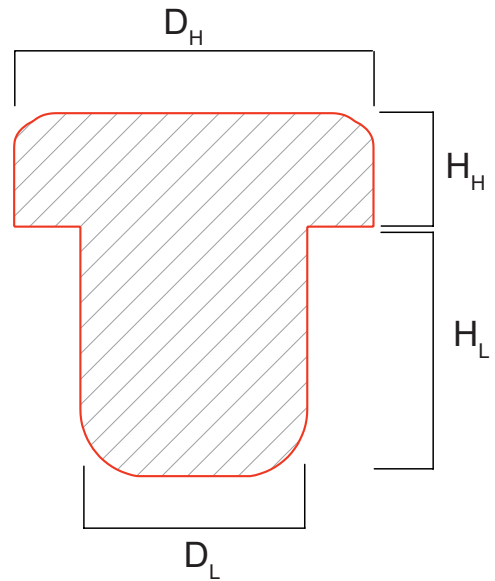

DIMENSIONS | MM

D_H	20
H_H	10
D_L	10.5 - 11 - 12 - 13 - 14 - 15
H_L	12 - 15.5 - 18 - 18.5

CUSTOMISATIONS AND FINISHES

Available Finishes

Top Embossing

Top Debossing

Top Hot Stamp

Customized Color

Leg Debossing

MONOBLOCCO | SKD

SOFT PLASTIC LINE

DIMENSIONS | MM

D_H	30.5
H_H	10
D_L	18 - 18.5 - 19 - 19.5
H_L	22

CUSTOMISATIONS AND FINISHES

Available Finishes

Top Embossing

Top Debossing

Top Hot Stamp

Customized Color

Leg Debossing

MONOBLOCCO | SKD33

SOFT PLASTIC LINE

DIMENSIONS | MM

D_H	32.5
H_H	11
D_L	19 - 19.5 - 20 - 21 - 22 - 23 - 24
H_L	20 - 22