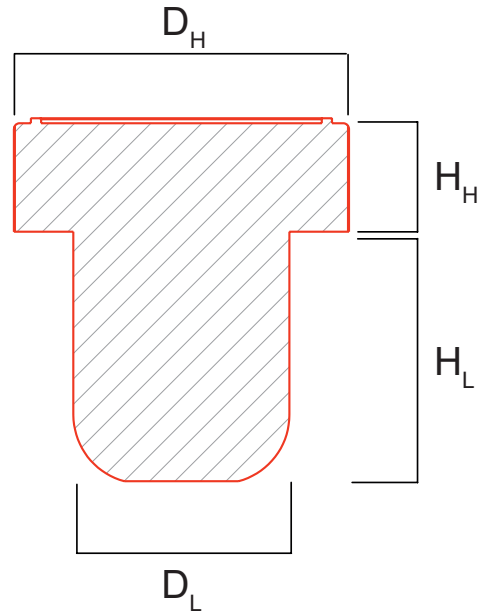

SOFT PLASTIC LINE

DIMENSIONS | MM

D_H	30
H_H	10
D_L	18 - 18.5 - 19 - 19.5
H_L	22

CUSTOMISATIONS AND FINISHES

Available Finishes

Top Embossing

Top Debossing

Top Hot Stamp