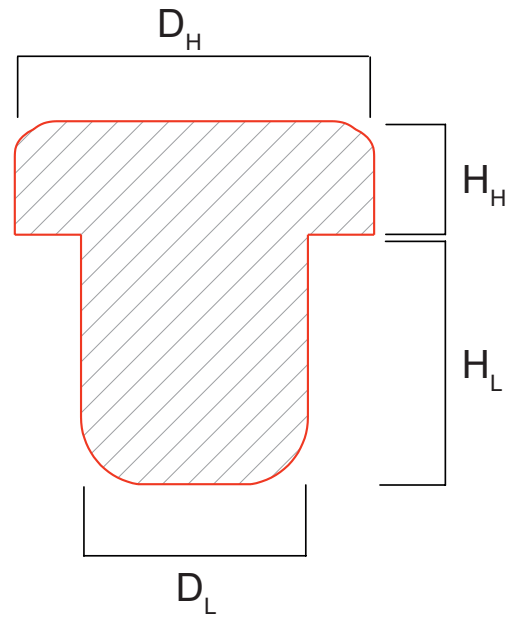

DIMENSIONS | MM

D_H	20
H_H	10
D_L	10.5 - 11 - 12 - 13 - 14 - 15
H_L	12 - 15.5 - 18 - 18.5

CUSTOMISATIONS AND FINISHES

Available Finishes

Top Embossing

Top Debossing

Top Hot Stamp

Customized Color

Leg Debossing

MONOBLOCCO | SKD

SOFT PLASTIC LINE

DIMENSIONS | MM

D_H	30.5
H_H	10
D_L	18 - 18.5 - 19 - 19.5
H_L	22

CUSTOMISATIONS AND FINISHES

Available Finishes

Top Embossing