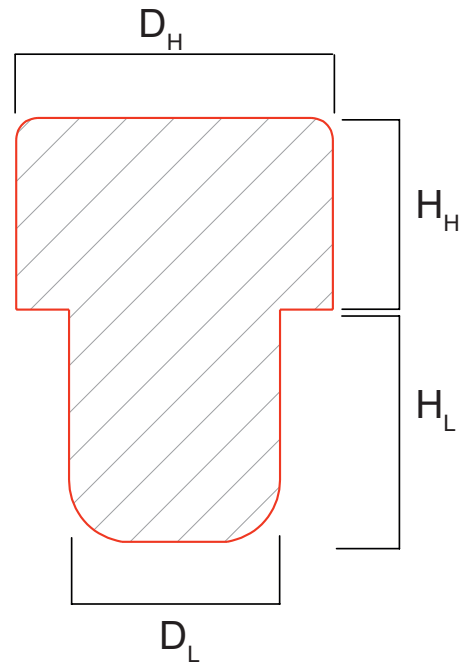

MONOBLOCCO | AD

SOFT PLASTIC LINE

DIMENSIONS | MM

D_H	29
H_H	18
D_L	18 - 18.5 - 19 - 20 - 21
H_L	20 - 22

CUSTOMISATIONS AND FINISHES

Available Finishes

Top Embossing

Top Debossing

Top Hot Stamp

Customized Color

Leg Debossing

MONOBLOCCO | A30

SOFT PLASTIC LINE

DIMENSIONS | MM

D_H	30
H_H	19
D_L	20 - 21 - 22 - 23 - 24
H_L	20 - 22

CUSTOMISATIONS AND FINISHES

DIMENSIONS | MM

D_H	29.5
H_H	13.5
D_L	18 - 18.5 - 19 - 19.5 - 20
H_L	22

CUSTOMISATIONS AND FINISHES

Available Finishes

Top Embossing

Top Debossing

Top Hot Stamp

Customized Color