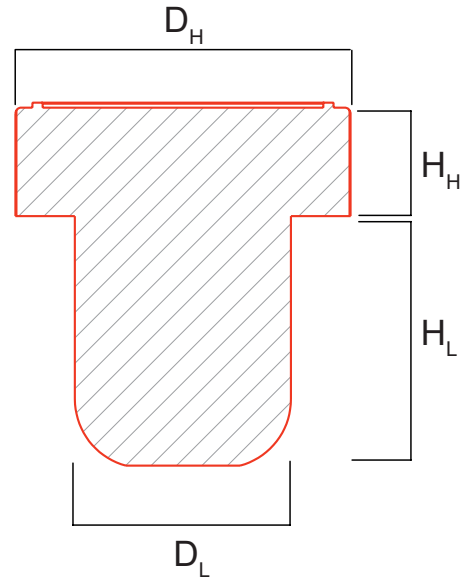

SOFT PLASTIC LINE

DIMENSIONS | MM

D_H	30
H_H	10
D_L	18 - 18.5 - 19 - 19.5
H_L	22

CUSTOMISATIONS AND FINISHES

Available Finishes

Top Embossing

Top Debossing

Top Hot Stamp

Customized Color

Leg Debossing

MONOBLOCCO | CRD33

SOFT PLASTIC LINE

DIMENSIONS | MM

D_H	32.5
H_H	14
D_L	20 - 21 - 22 - 23 - 24 - 26
H_L	20 - 22 - 26

CUSTOMISATIONS AND FINISHES

Available Finishes