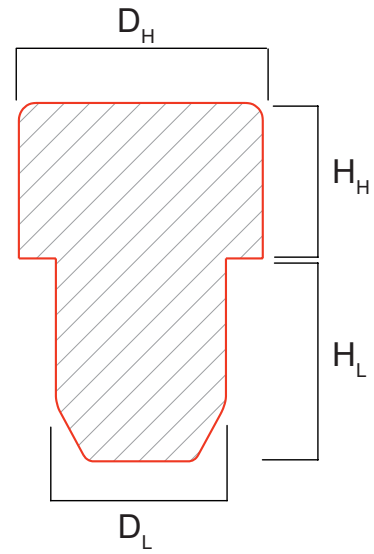

DIMENSIONS | MM

D_H	29.5
H_H	13.5
D_L	18 - 18.5 - 19 - 19.5 - 20
H_L	22

CUSTOMISATIONS AND FINISHES

Available Finishes

Top Embossing

Top Debossing

Top Hot Stamp

Customized Color

Leg Debossing

MONOBLOCCO | BD21

SOFT PLASTIC LINE

DIMENSIONS | MM

D_H	21.5
H_H	14
D_L	10.5 - 11 - 12 - 13 - 14 - 15
H_L	12 - 15.5 - 18 - 18.5

CUSTOMISATIONS AND FINISHES

Available Finishes

Top Embossing