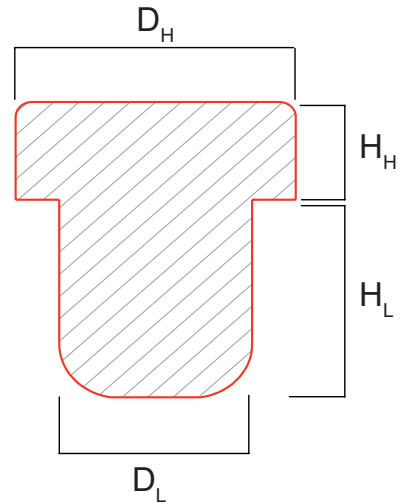

Top Hot Stamp

Customized Color

Leg Debossing

MONOBLOCCO | M20

SOFT PLASTIC LINE

DIMENSIONS | MM

D_H	19
H_H	10.5
D_L	10.5 - 11 - 12 - 13 - 14
H_L	12 - 15.5 - 18.5

CUSTOMISATIONS AND FINISHES

Available Finishes

Top Embossing

Top Debossing

Top Hot Stamp

Customized Color

Leg Debossing

MONOBLOCCO | MC20

SOFT PLASTIC LINE

DIMENSIONS | MM

D_H	20
H_H	10
D_L	10.5 - 11 - 12 - 13 - 14 - 15
H_L	12 - 15.5 - 18 - 18.5

CUSTOMISATIONS AND FINISHES

Available Finishes

Top Embossing

Top Debossing

Top Hot Stamp

Customized Color