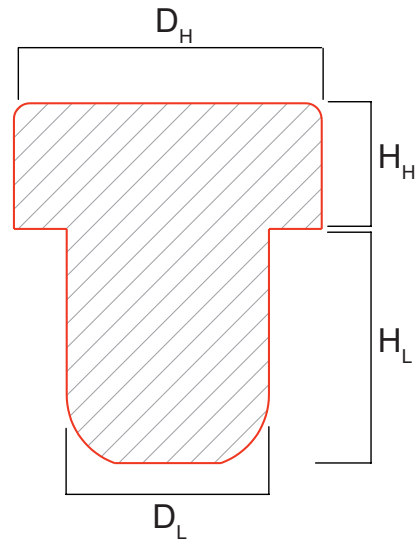

DIMENSIONS | MM

D_H	25
H_H	15
D_L	17 - 18 - 18.5 - 19 - 19.5 - 20 - 21 - 22 - 22.5 - 23
H_L	20 - 22

CUSTOMISATIONS AND FINISHES

Available Finishes

Top Embossing

Top Debossing

Top Hot Stamp

Customized Color

Leg Debossing

MONOBLOCCO | BGD

SOFT PLASTIC LINE

DIMENSIONS | MM

D_H	29
H_H	12
D_L	17 - 18 - 18.5 - 19 - 19.5 - 20
H_L	20 - 22

CUSTOMISATIONS AND FINISHES

Available Finishes

Top Embossing