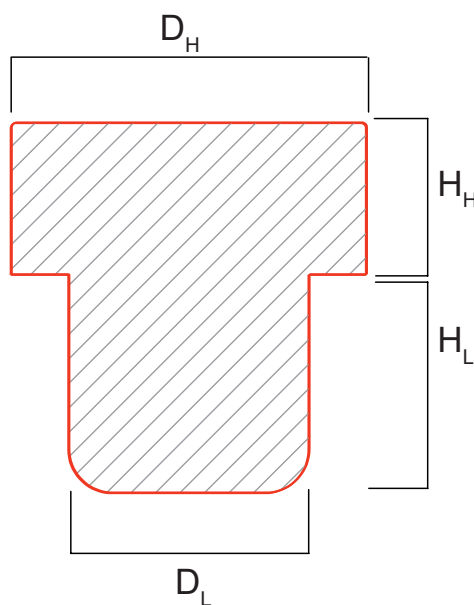

Leg Debossing

MONOBLOCCO | BGD

SOFT PLASTIC LINE

DIMENSIONS | MM

D_H	29
H_H	12
D_L	17 - 18 - 18.5 - 19 - 19.5 - 20
H_L	20 - 22

CUSTOMISATIONS AND FINISHES

Available Finishes

Top Embossing

Top Debossing

Top Hot Stamp

Customized Color

Leg Debossing

MONOBLOCCO | BRD

SOFT PLASTIC LINE

DIMENSIONS | MM

D_H	30.9
H_H	13
D_L	20 - 21 - 22 - 23 - 24
H_L	20 - 22