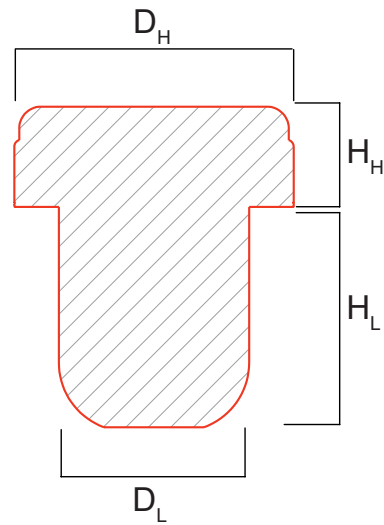

Top Embossing

Top Debossing

Top Hot Stamp

Customized Color

Leg Debossing

MONOBLOCCO | CKD

SOFT PLASTIC LINE

DIMENSIONS | MM

MONOBLOCCO | FVD

SOFT PLASTIC LINE

DIMENSIONS | MM

D_H	29
H_H	14.8
D_L	16 - 17 - 18 - 18.5 - 19
H_L	19.5 - 20 - 22

CUSTOMISATIONS AND FINISHES

Available Finishes

Top Embossing

Top Debossing